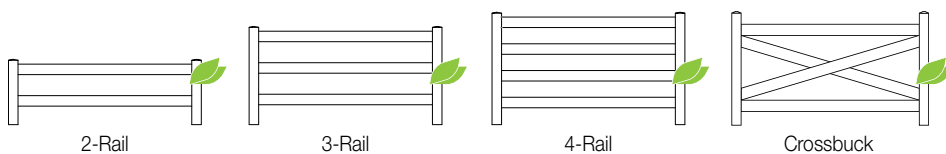

FENCING SERIES KEY:

- HARBOR SERIES
- HOME SERIES
- HAVEN SERIES

Privacy Fencing

Semi-Privacy Fencing

Traditional Picket Fencing

Contemporary Picket Fencing

Ranch Rail Fencing