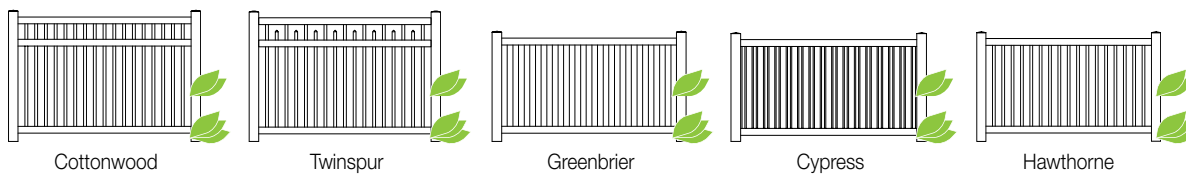

## Home Series

- Features GlideLock & SolarGuard technologies
- Features decorative rail and aluminum insert
- Strong and durable vinyl
- Largest offering selection
- Available in 30+ styles and many sizes
- Available in 4 colors

## Haven Series

- All the same features & benefits as the Home Series with the added decorative trim cap
- Trim cap available in white only (not available in all markets)

Panel heights and colors may vary by style. Not all heights and colors available in all styles. Contact your local ActiveYards dealer or visit our website at [www.activeyards.com](http://www.activeyards.com) for more information.

FENCING SERIES KEY:

- HARBOR SERIES 
- HOME SERIES 
- HAVEN SERIES 

Privacy Fencing

Semi-Privacy Fencing

Traditional Picket Fencing

Contemporary Picket Fencing

Ranch Rail Fencing