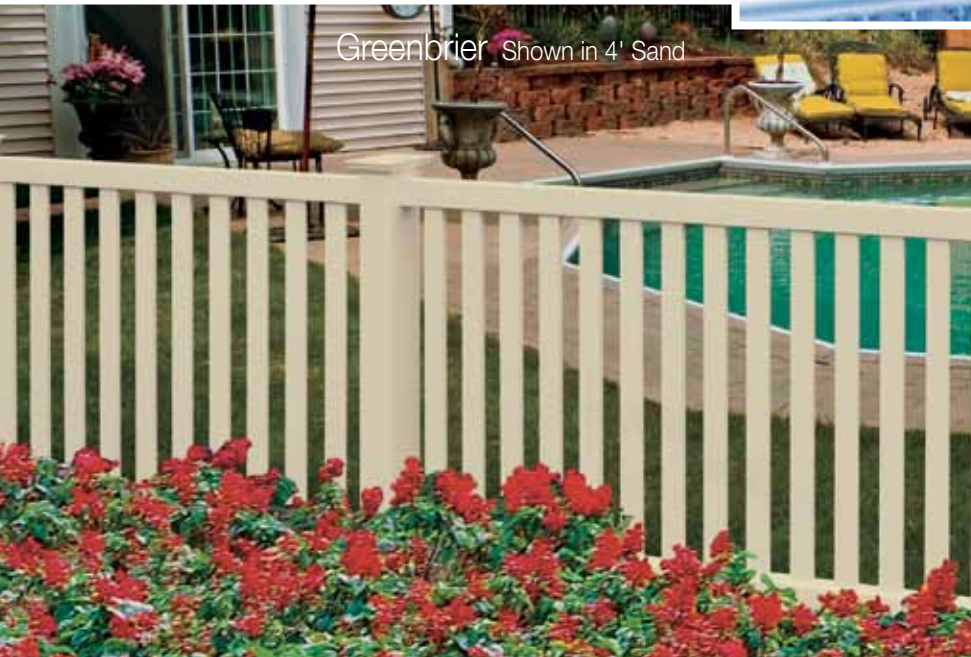

Greenbrier Shown in 4' Sand