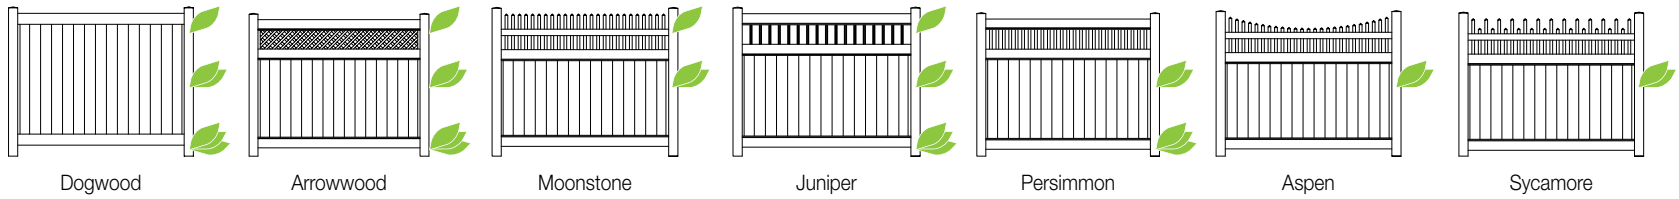

## Home Series

- Features GlideLock & SolarGuard technologies
- Features decorative rail and aluminum insert
- Strong and durable vinyl
- Largest offering selection
- Available in 30+ styles and many sizes
- Available in 4 colors

## Haven Series

- All the same features & benefits as the Home Series with the added decorative trim cap
- Trim cap available in white only (not available in all markets)

Panel heights and colors may vary by style. Not all heights and colors available in all styles. Contact your local ActiveYards dealer or visit our website at [www.activeyards.com](http://www.activeyards.com) for more information.

FENCING SERIES KEY:

- HARBOR SERIES 
- HOME SERIES 
- HAVEN SERIES 

Privacy Fencing

Semi-Privacy Fencing

Traditional Picket Fencing

Contemporary Picket Fencing

Ranch Rail Fencing