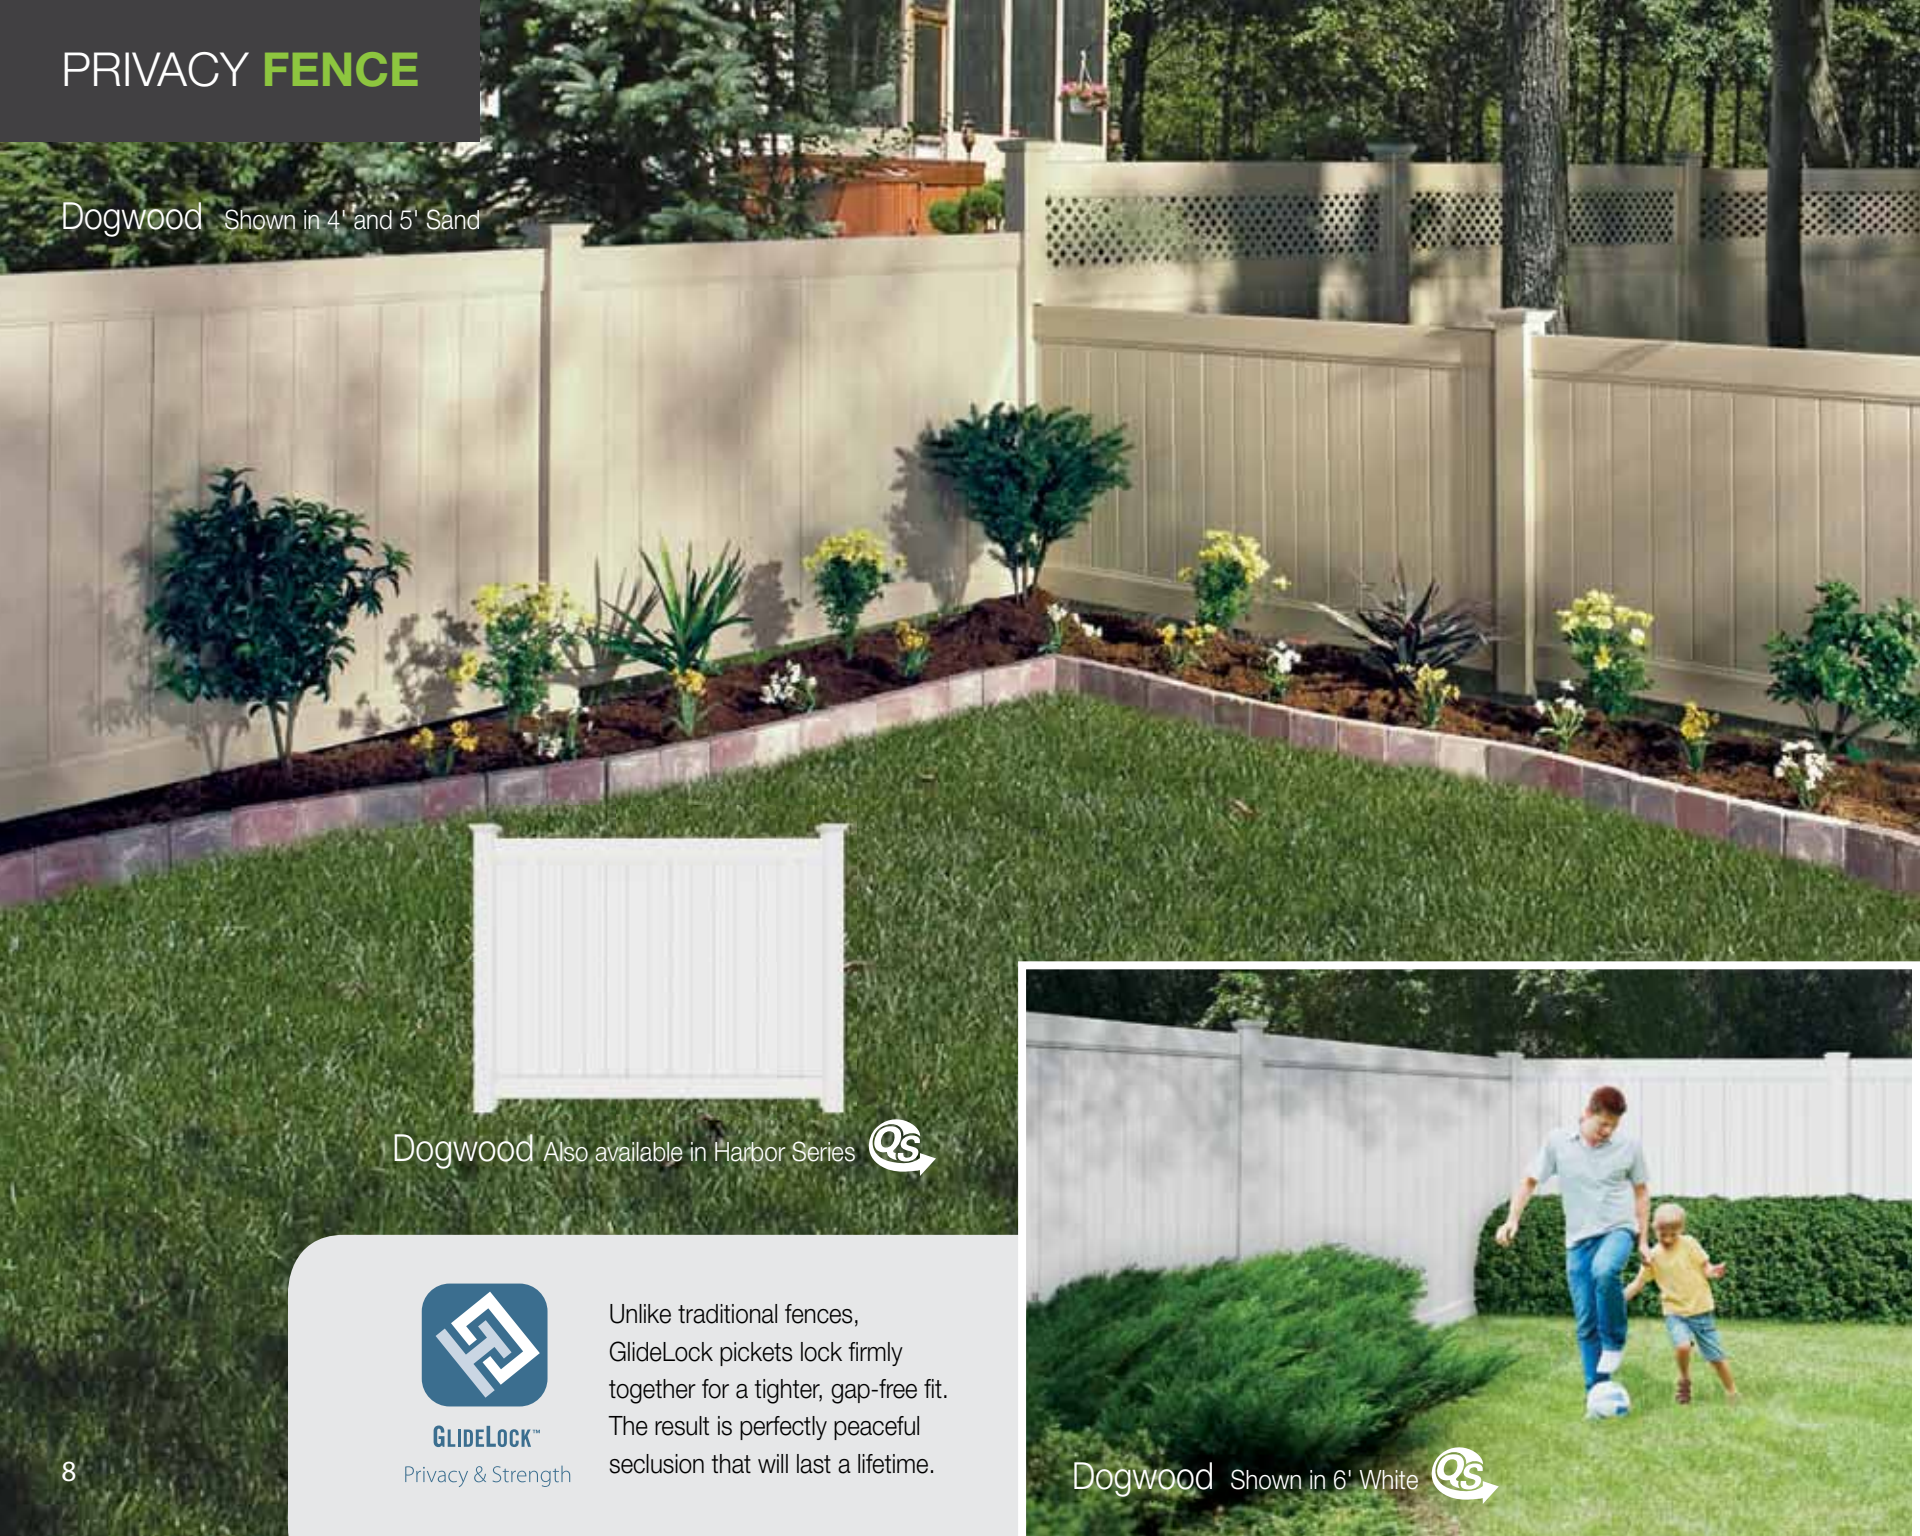

## HAVEN **SERIES** - BEST

Featuring a decorative trim cap, the Haven Series takes everything up a notch. Enjoy all the same benefits of the Home Series, but with a functional and decorative trim cap. This addition creates both an attractive and useful complement to the Haven Series.

# PRIVACY FENCE

Dogwood Shown in 4' and 5' Sand

Dogwood Also available in Harbor Series 

**GLIDELOCK™**

Privacy & Strength

Unlike traditional fences, GlideLock pickets lock firmly together for a tighter, gap-free fit. The result is perfectly peaceful seclusion that will last a lifetime.