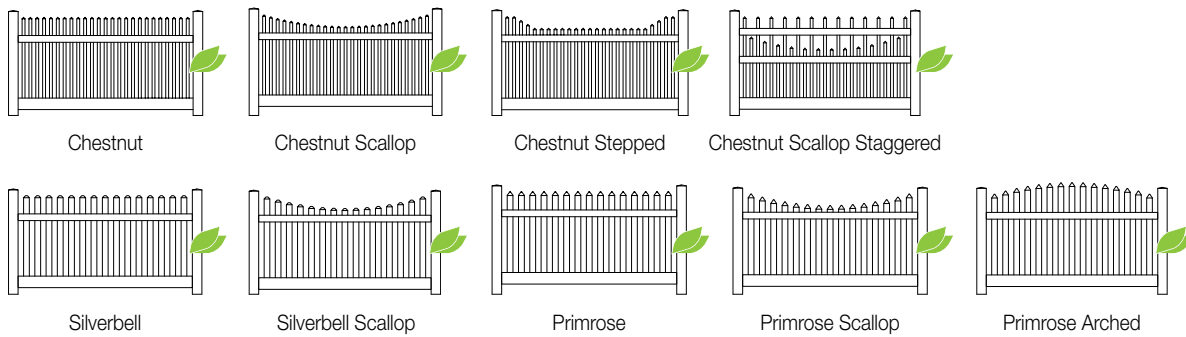

## Harbor Series

- Lighter, no-nonsense panels
- Available in 4 styles
- All styles available 6x8
- Available in white (sand in select markets)

## Home Series

- Features GlideLock & SolarGuard technologies
- Features decorative rail and aluminum insert
- Strong and durable vinyl
- Largest offering selection
- Available in 30+ styles and many sizes
- Available in 4 colors

## Haven Series

- All the same features & benefits as the Home Series with the added decorative trim cap
- Trim cap available in white only (not available in all markets)

Panel heights and colors may vary by style. Not all heights and colors available in all styles. Contact your local ActiveYards dealer or visit our website at [www.activeyards.com](http://www.activeyards.com) for more information.

FENCING SERIES KEY:

- HARBOR SERIES 
- HOME SERIES 
- HAVEN SERIES 

Privacy Fencing

Semi-Privacy Fencing

Traditional Picket Fencing

Contemporary Picket Fencing

Ranch Rail Fencing