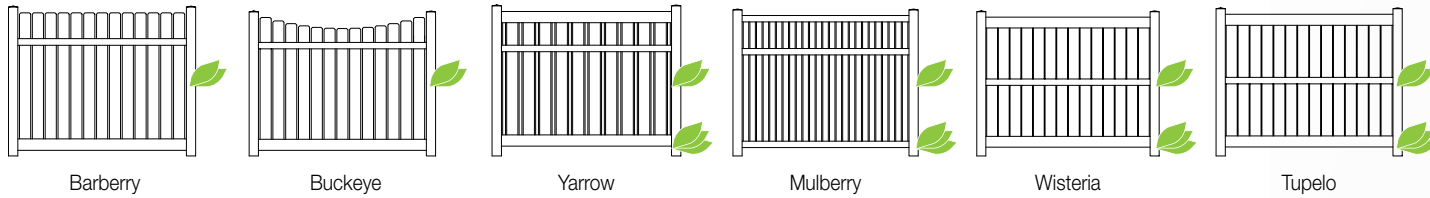

## Home Series

- Features GlideLock & SolarGuard technologies
- Features decorative rail and aluminum insert
- Strong and durable vinyl
- Largest offering selection
- Available in 30+ styles and many sizes
- Available in 4 colors

## Haven Series

- All the same features & benefits as the Home Series with the added decorative trim cap
- Trim cap available in white only (not available in all markets)

Panel heights and colors may vary by style. Not all heights and colors available in all styles. Contact your local ActiveYards dealer or visit our website at [www.activeyards.com](http://www.activeyards.com) for more information.