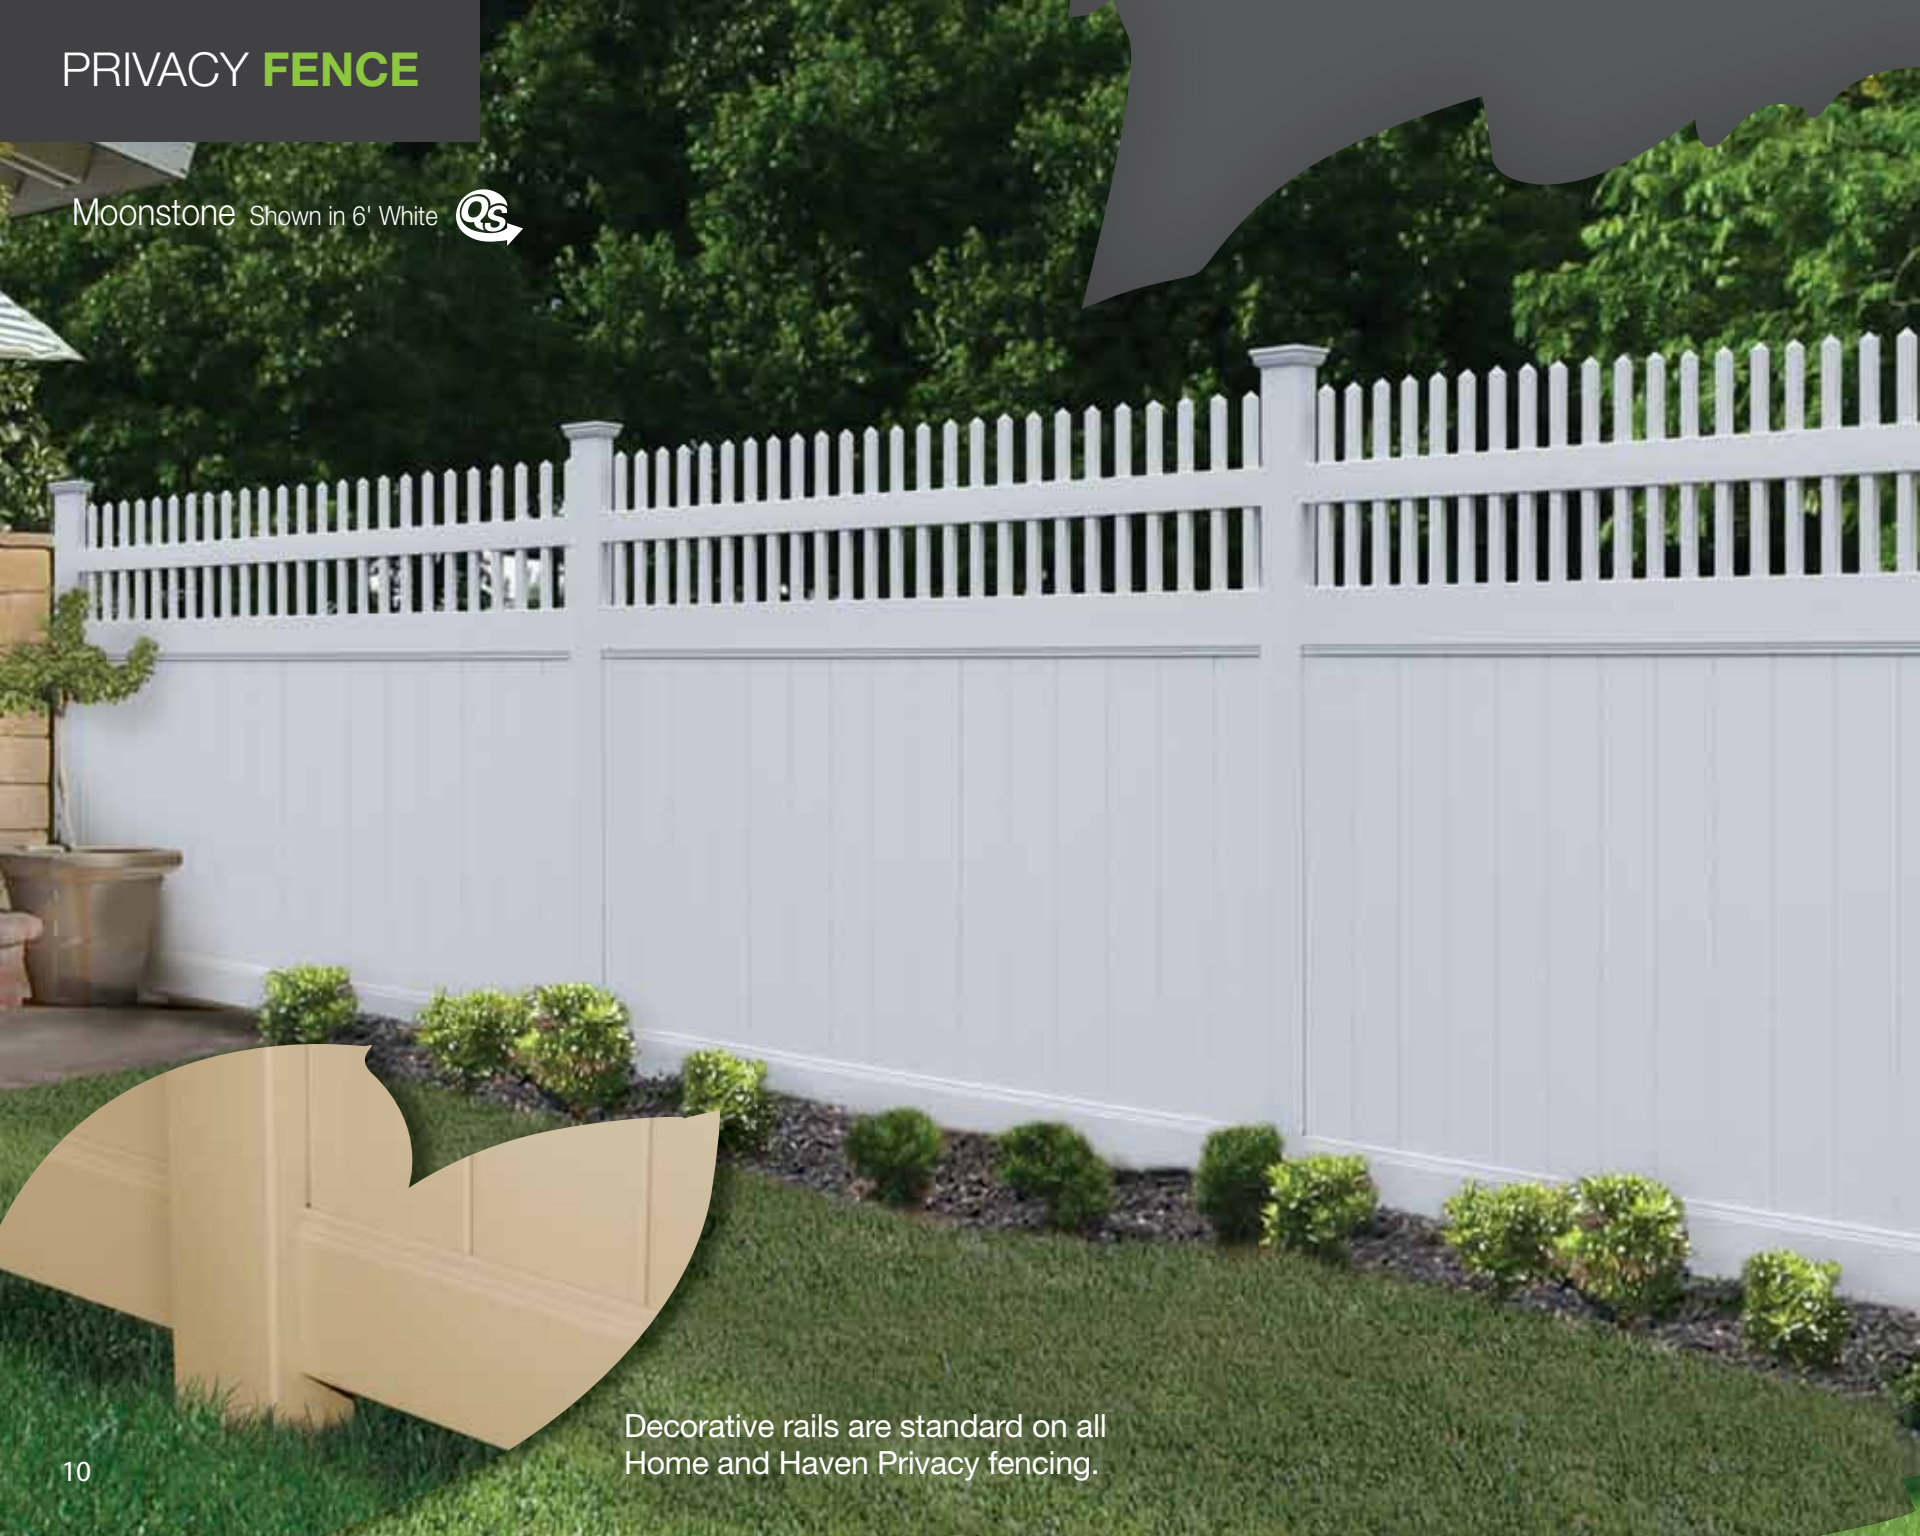

# PRIVACY FENCE

Moonstone Shown in 6' White 

Decorative rails are standard on all Home and Haven Privacy fencing.

Moonstone Also available in Harbor Series 

Sycamore Shown in 6' Wicker

Aspen Shown in 6' Wicker