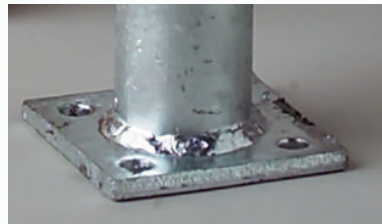

## The EZ Post Mounting System:

- Mounts to concrete, wood, composite, or vinyl surfaces
- Available in 4" x 4" and 5" x 5" sizes
- Made from durable galvanized steel
- Engineered to provide both strength and stability not found in traditional post mounting systems
- Designed for the deck, railing, and fence industry

- 3 1/2" x 3 1/2" galvanized steel plates
- also sold separately

Each post is packaged separately for easy shipping and inventory

**NOTE:** Local building codes vary. Check to make sure your planned installation is in compliance.